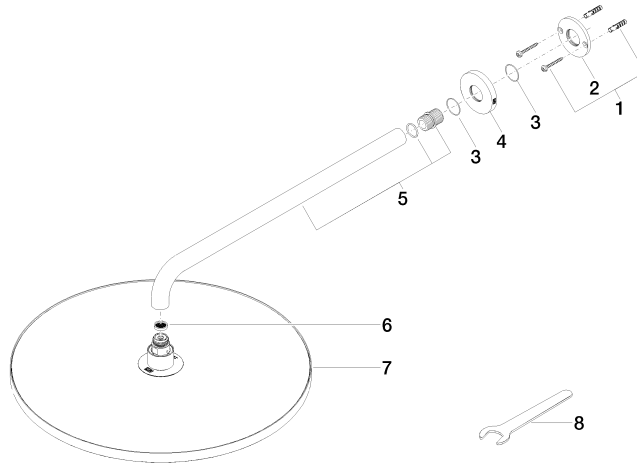

Rain shower with wall fixing FlowReduce 400 mm - Chrome

TARA

28 658 970

Fits: TARA, LISSÉ, VAIA, META

- 450mm projection
- rain shower Ø 400 mm
- PURE RAIN, max. flow rate 12 l/min (at 3 bar)
- Function from: 12 l/min
- rosette Ø 60 mm
- 1/2" connection
- with anti-scale system
- WRAS
- This product can help a building meet the requirements of Green Building Rating Systems, e.g. LEED®, BREEAM®, DGNB

To be provided by the customer. Zigbee Gateway!

	Chrome	28 658 970-00
	Brushed Platinum	28 658 970-06
	Platinum	28 658 970-08
	Dark Chrome	28 658 970-19
	Light Gold	28 658 970-26
	Brushed Light Gold	28 658 970-27
	Brushed Durabronze (23kt Gold)	28 658 970-28
	Matte Black	28 658 970-33
	Brushed Bronze	28 658 970-42
	Brushed Champagne (22kt Gold)	28 658 970-46
	Champagne (22kt Gold)	28 658 970-47
	Brushed Chrome	28 658 970-93
	Brushed Dark Platinum	28 658 970-99

28 658 970

Flow rate chart

Certificates

LGA_38661.

28 658 970

Parts for other finishes can be found here: Brushed Platinum

Spare parts list

No.	Item Number	Name	Quantity used	Delivery time
1	04 30 31 032 00 90	fixing set	1	2
2	09 17 20 120 90	holder	1	2
3	09 14 10 150 90	seal	2	2
4	09 27 97 015-00	rosette	1	10
5	90 11 03 070 00-00	pipe	1	10
6	09 23 01 075 90	insert	1	2
7	90 12 05 090 20-00	shower	1	10
8	90 30 09 069 00 90	key	1	2